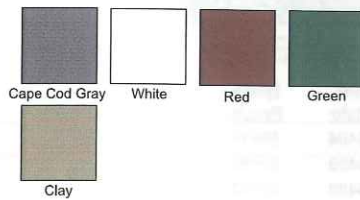

COLOR CHARTS / Pick "Your" Colors - Roof, Wall & Trim!

Body & Trim Colors Shingle Colors

Metal Roof Colors

Colors may not be exact

DELIVERY

Building will arrive fully constructed at the customer's site on a truck and trailer similar to the picture. Our professional delivery crew will level the building with a mixture of leveling materials. *Please allow 3-4 weeks for delivery (weather pending) from the time building was ordered.