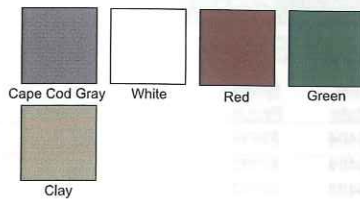

COLOR CHARTS / Pick "Your" Colors - Roof, Wall & Trim!

Body & Trim Colors Shingle Colors

Metal Roof Colors

Colors may not be exact

DELIVERY

Building will arrive fully constructed at the customer's site on a truck and trailer similar to the picture. Our professional delivery crew will level the building with a mixture of leveling materials. *Please allow 3-4 weeks for delivery (weather pending) from the time building was ordered.