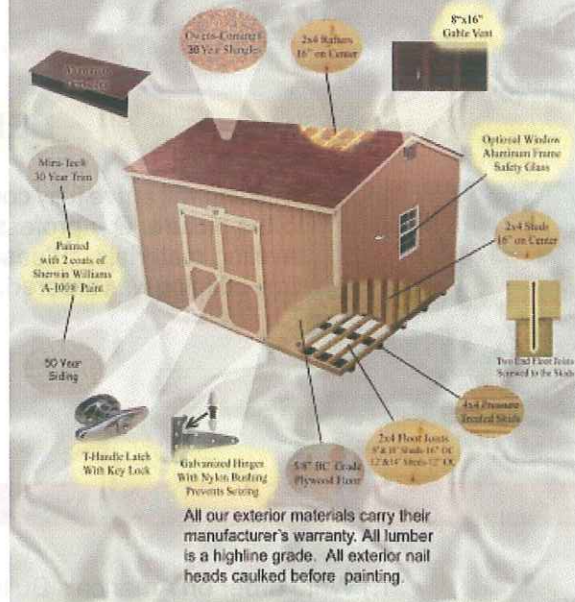

Quality to Last a Lifetime...

WE CUSTOM BUILD!

Prices do include painting, staining, and any features shown on this sheet. See sales associate for additional options and pricing. Prices include delivery and setup within fifty miles of this store. Permits, zoning, setbacks, site preparation, restrictive covenants are the responsibility of the consumer. All content subject to change without notice. All measurements are approximate.

©2007 by Lowe's®. All rights reserved. Lowe's and the gable design are registered trademarks of LF, LLC.

Lowe's
Let's Build Something Together™