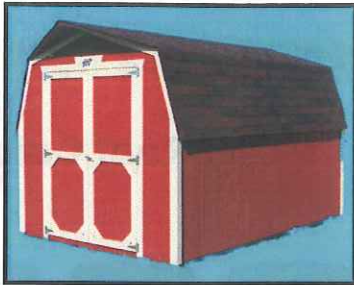

SPECIAL ORDER
Pedido especial

Portable Storage Buildings

AMERICA'S BUILDINGS

www.americasbuildings.com
Help Line: 800-289-0988
After Hours: 502-418-8968
502-387-4428

Item # 250842

Quality Material • Quality Workmanship • Quality Design

- FREE delivery up to 30 miles
- Painted 50 year siding
- Floor joists 16" on center
- Wall studs 16" on center
- Amish craftsmanship
- Real 5/8" plywood floor
- Key locked door latch
- Delivered fully constructed
- 30 Year seal down shingles/
Metal roof option

Garden Barn (4 Ft. Sidewall)

Size	Model	Retail
Tamano	Modelo	Precio
8ft.x8ft.	OKGB01	\$1657
8ft.x12ft.	Special Order	\$1970
8ft.x16ft.	Special Order	\$2398

Lofted Garden Shed

Size	Model	Retail
Tamano	Modelo	Precio
10ft.x12ft.	LGS404	\$3513
10ft.x16ft.	LGS406	\$3992
12ft.x16ft.	LGS409	\$5188

Includes (2) windows and
(2) 4' lofts!

Utility Shed

Size	Model	Retail
Tamano	Modelo	Precio
8ft.x12ft.	OKUS31	\$2187
10ft.x12ft.	Special Order	\$3142
10ft.x16ft.	Special Order	\$3669
12ft.x16ft.	U210	\$4400
12ft.x20ft.	Special Order	\$5036